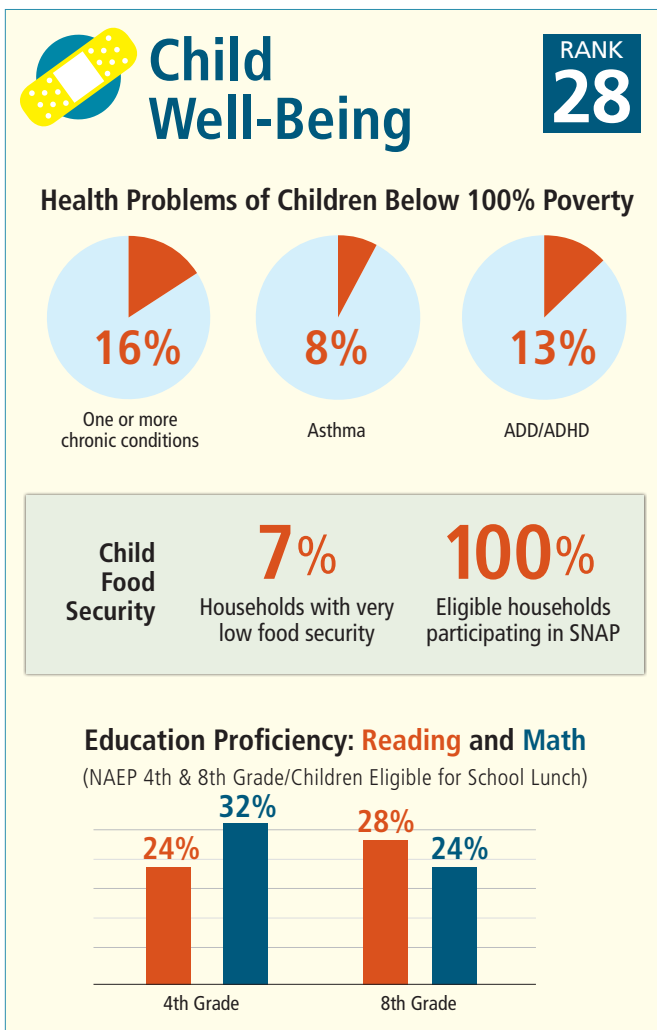

# Maine

STATE RANKS: 1=Best, 50=Worst

For the complete report, please visit: [www.HomelessChildrenAmerica.org](http://www.HomelessChildrenAmerica.org)